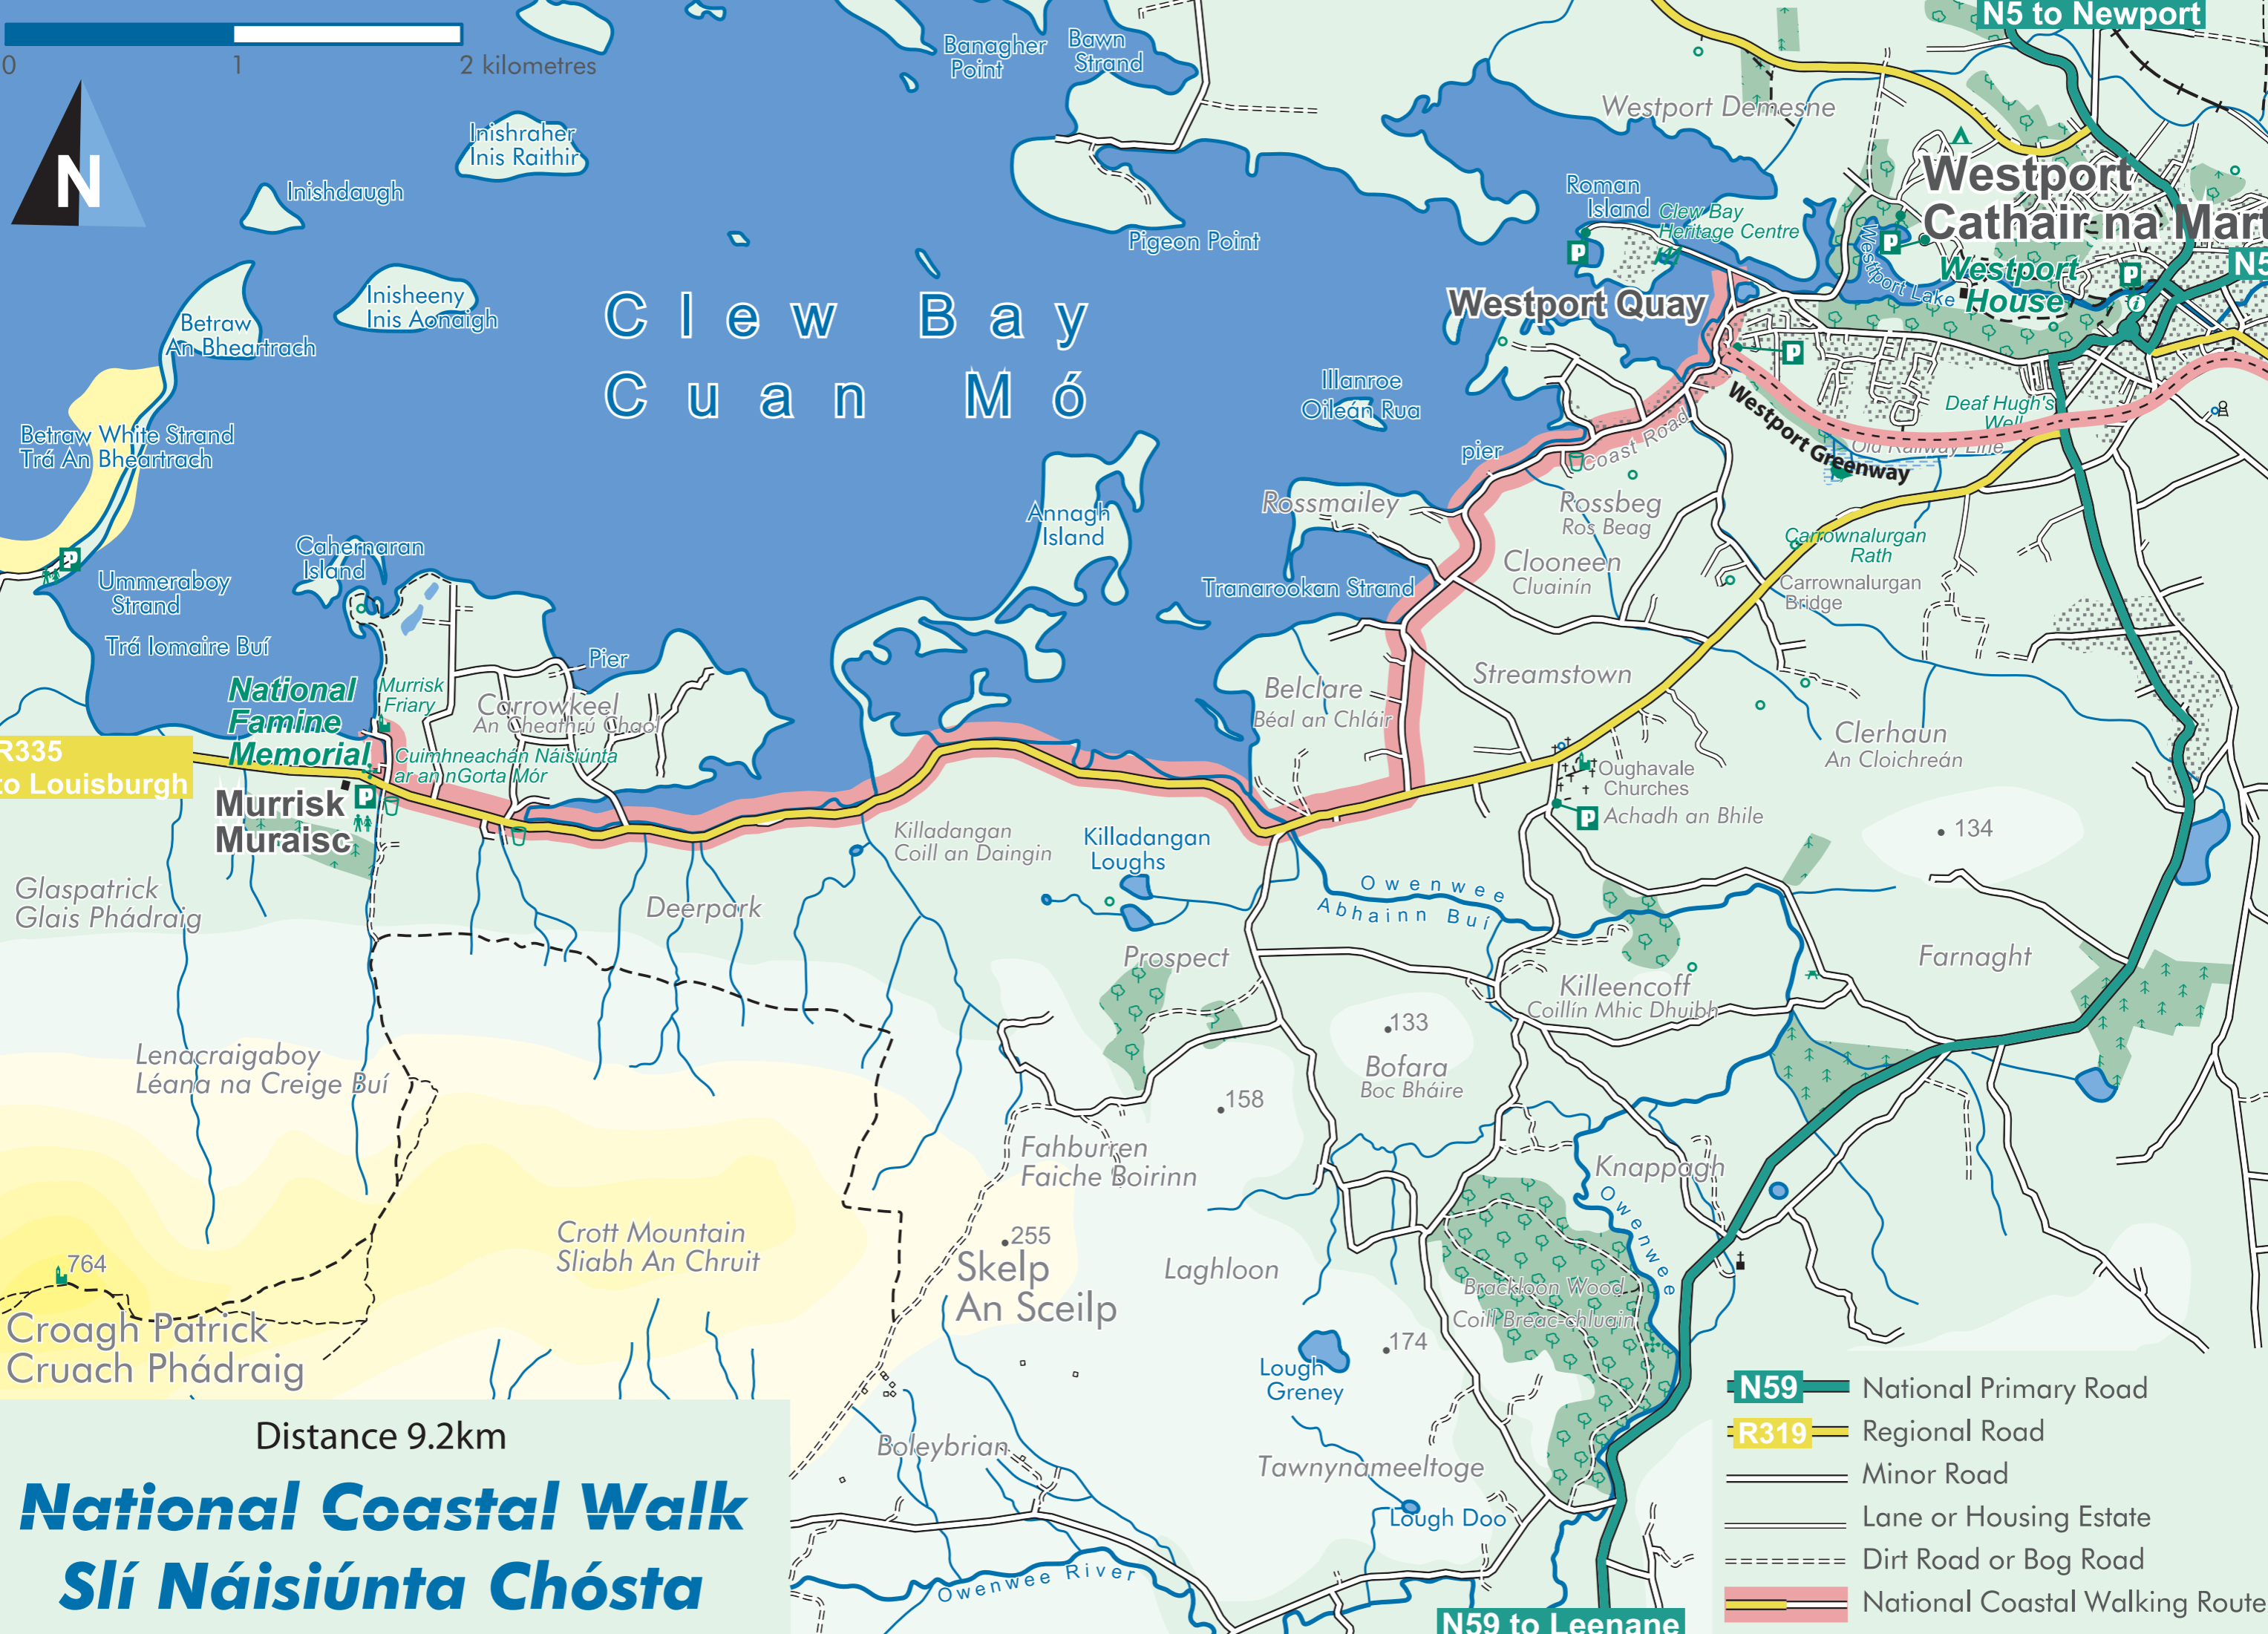

Clew Bay Cuan Mór

R335 to Louisburgh

Distance 9.2km
National Coastal Walk
Slí Náisiúnta Chósta

- N59** National Primary Road
- R319** Regional Road
- Minor Road
- Lane or Housing Estate
- Dirt Road or Bog Road
- National Coastal Walking Route

N59 to Leenane