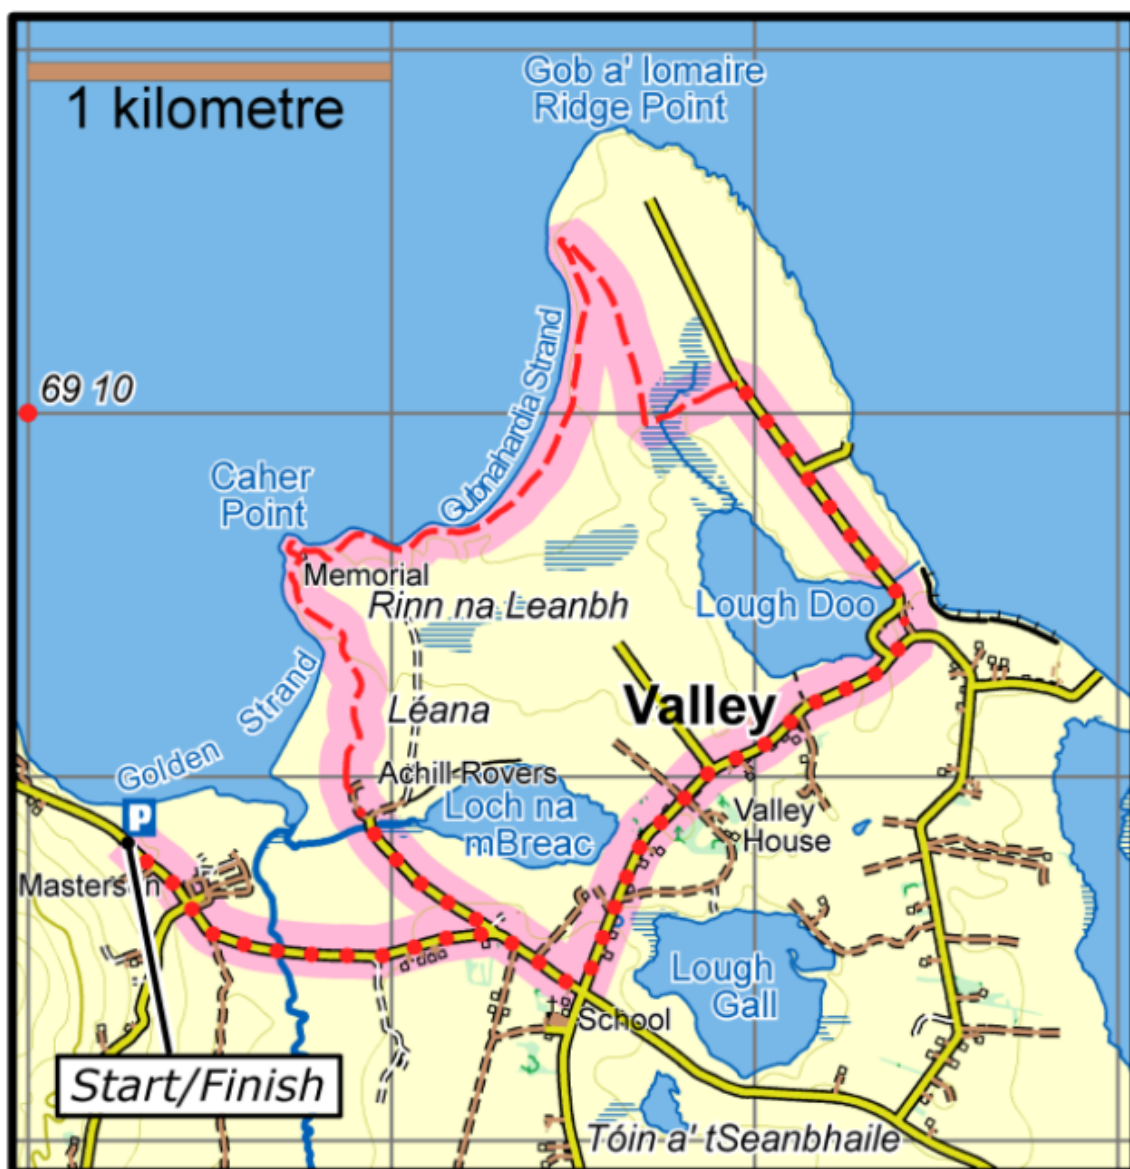

Slí Tóin a' tSeanbhaile

This map is made available from Sport Ireland Trails, produced by EastWest mapping. The map is intended for personal use only and should not be modified, republished or transmitted in any form without the permission of Sport Ireland Trails. The representation of a track or path on this map does not indicate a right of way.

The Valley Loop Walk Achill Island